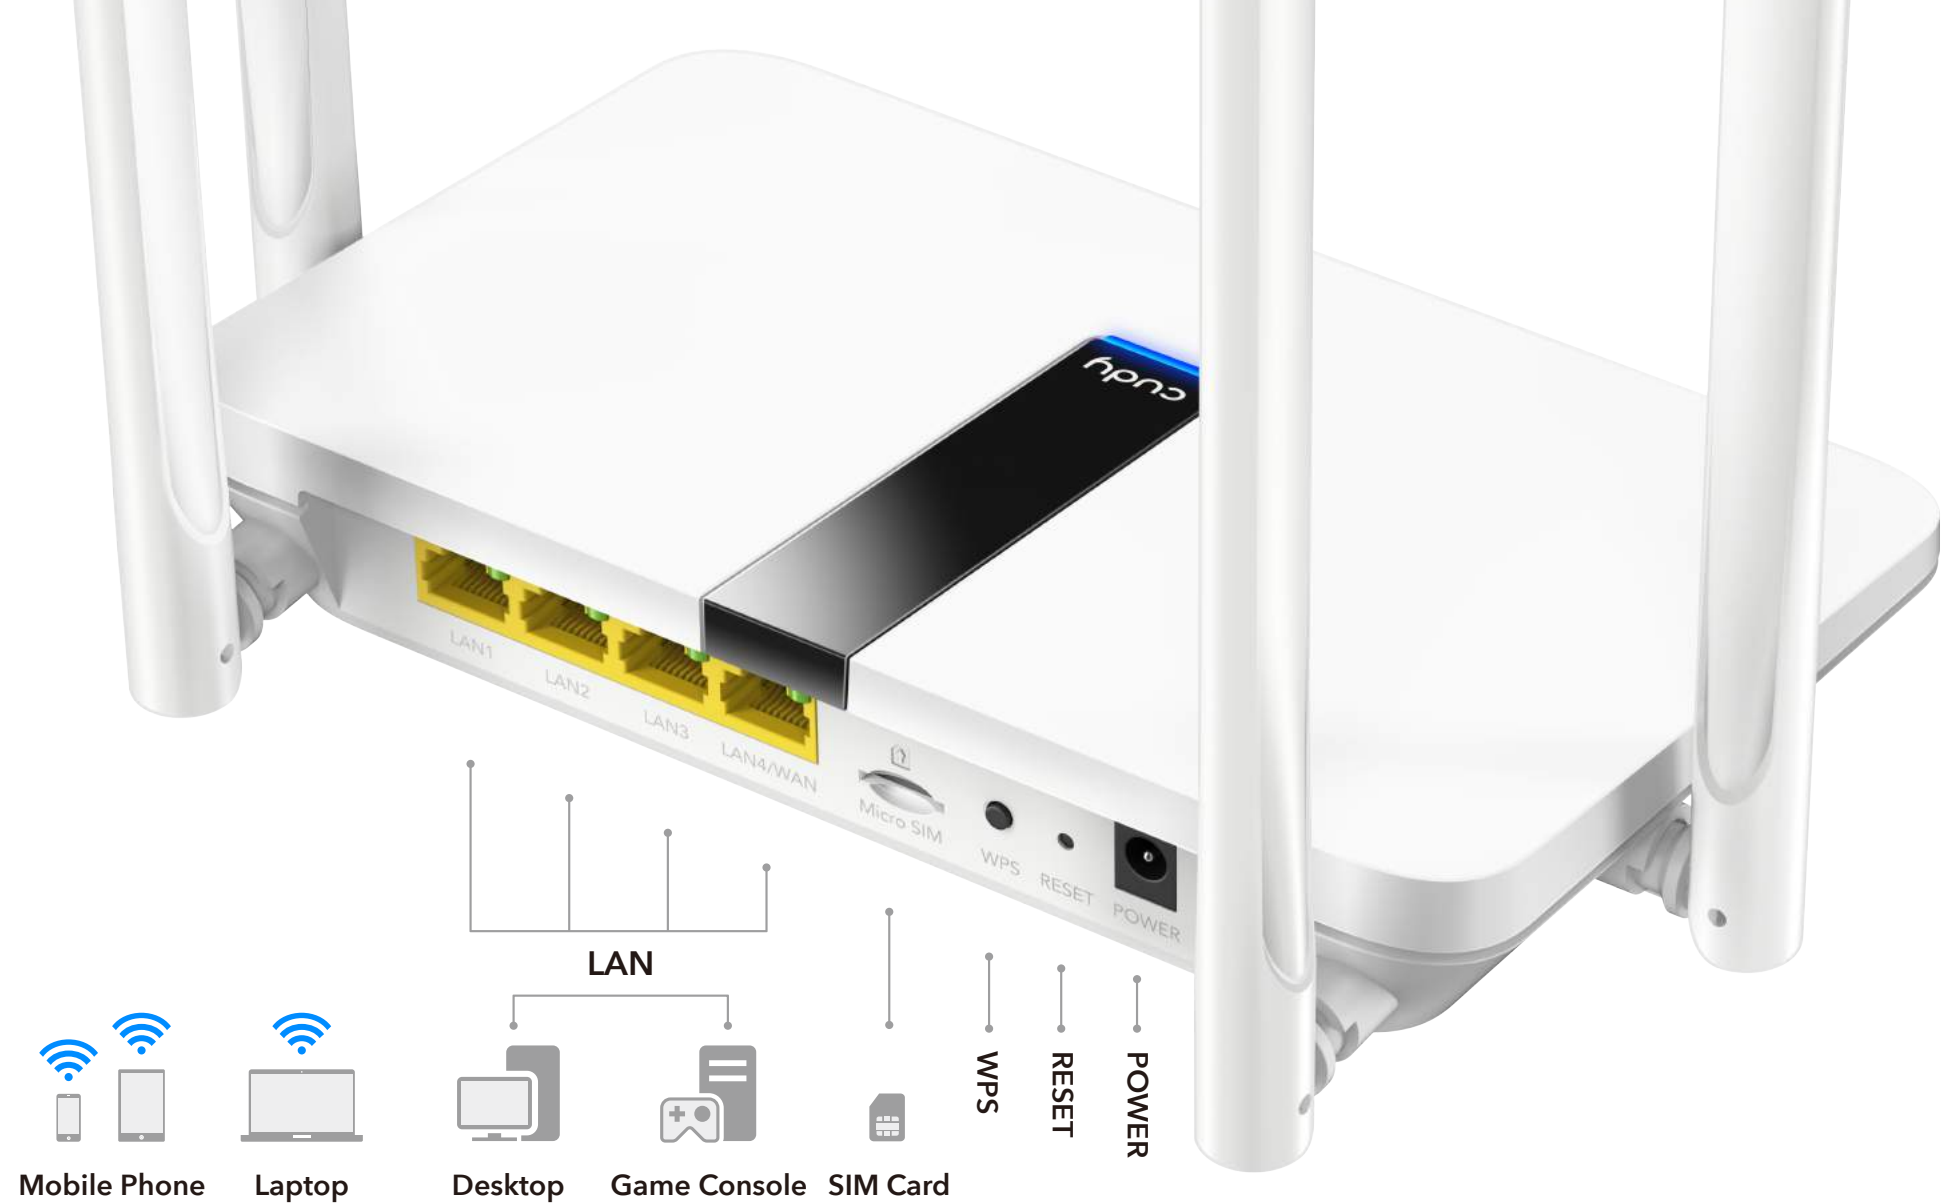

## Get Wi-Fi Where You Need It

Tested in the field for years to ensure universal compatibility with 4 advanced antennas to deliver a smooth connection. Simply plug in a SIM card and power on this elegant piece of technology to utilize fast and stable Wi-Fi, whether you're at home or working remote.

## Plug and Play

With an integrated 4G LTE modem and a built-in SIM card slot, all you need to do is insert a micro SIM card and turn on the router. Enjoying fast, stable Wi-Fi on a 4G LTE network has never been easier.

## Flexible WAN/LAN Port

The WAN/LAN port can be configured as a WAN or LAN port. When working on LAN mode, LT350 is just a normal 4G LTE router. While working on WAN mode, LT350 can maintain 4G and WAN connections at the same time, and provide Internet preferentially from wired ports to reduce 4G mobile data tariffs.

## Interface

- 1 x 10/100Mbps WAN/LAN Port
- 3 x 10/100Mbps LAN Ports
- 1 x USB Port
- 1 x Power Jack
- 1 x SIM Card Slot