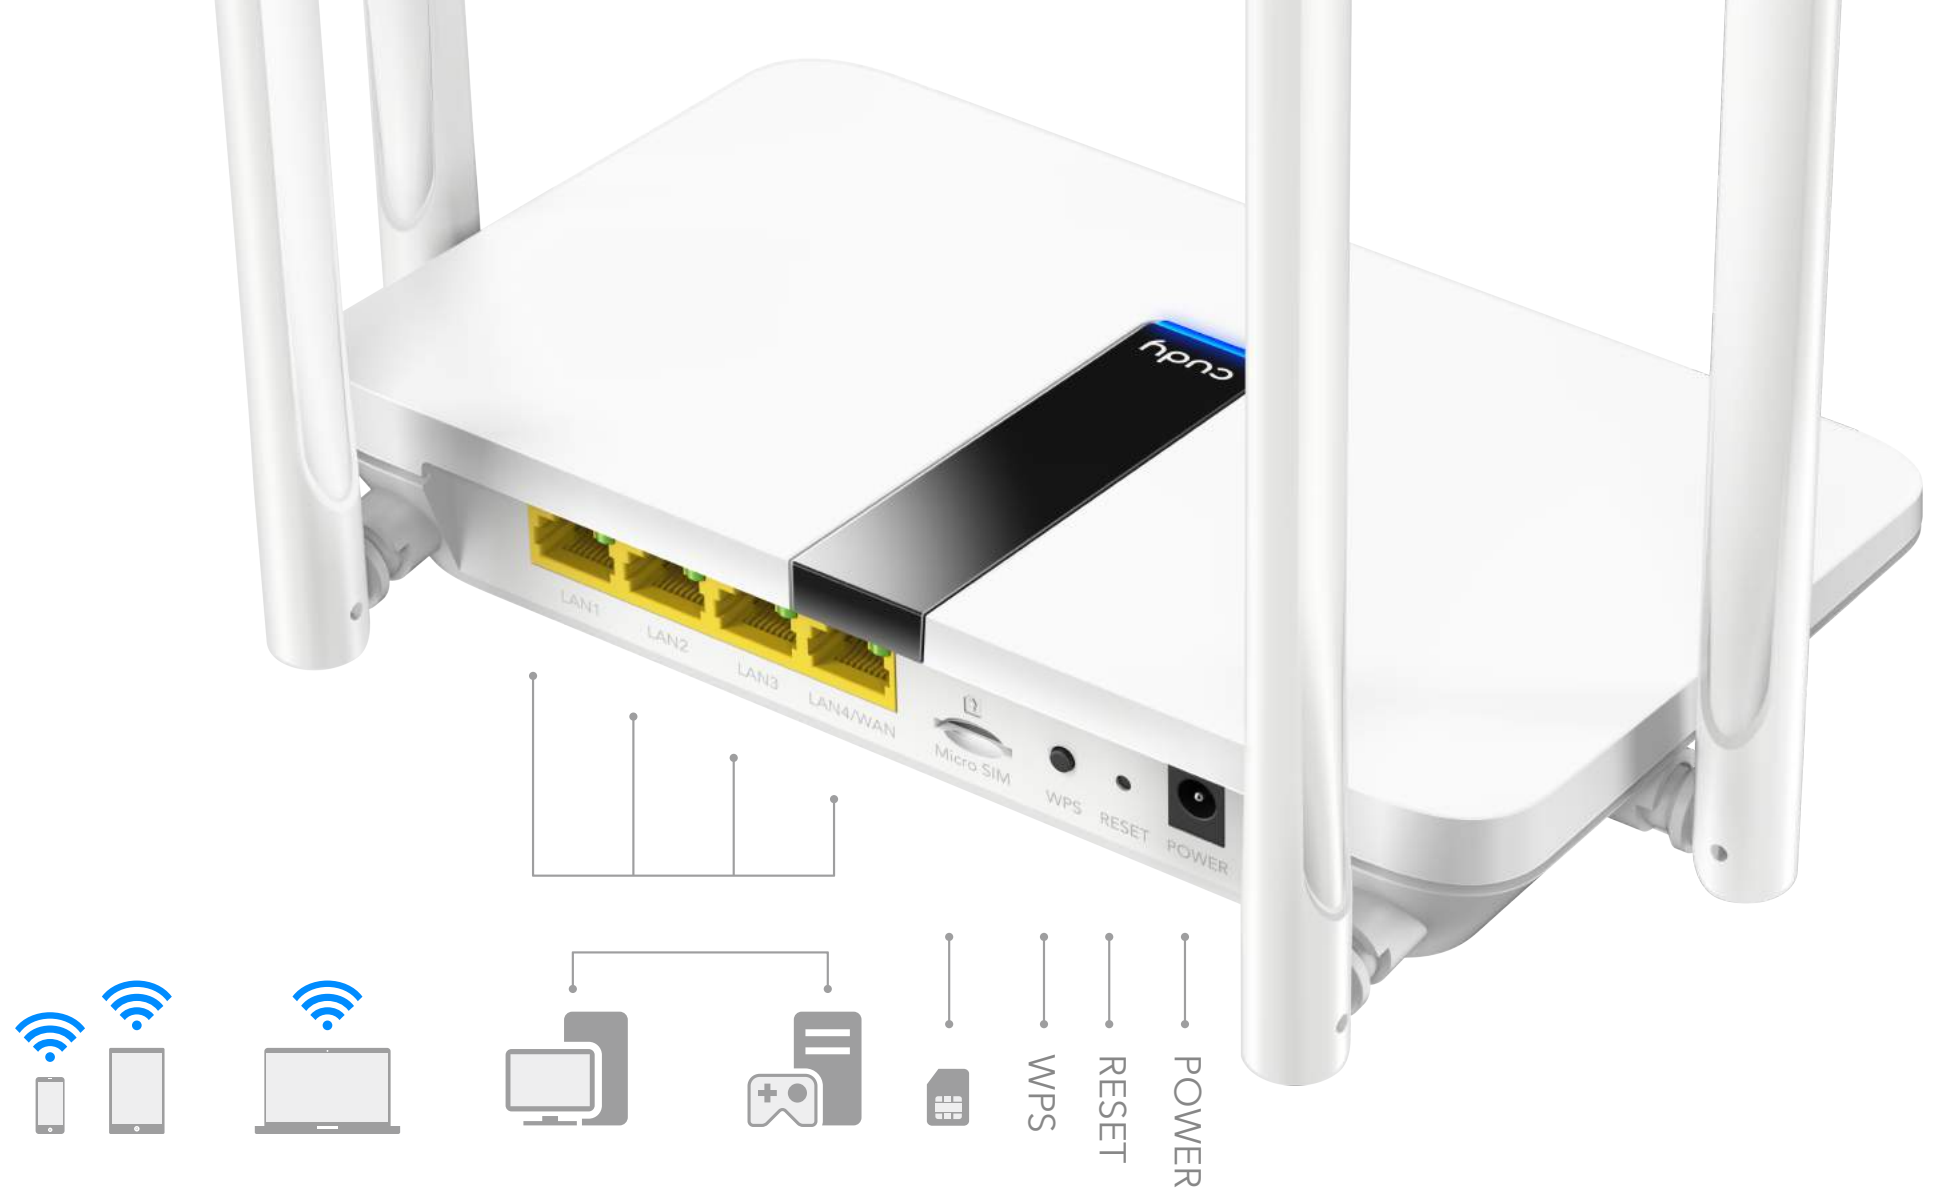

## Get Wi-Fi Where You Need It

Tested in the field for years to ensure universal compatibility with 4 advanced antennas to deliver a smooth connection. Simply plug in a SIM card and power on this elegant piece of technology to utilize fast and stable Wi-Fi, whether you're at home or working remote.

## Plug and Play

With an integrated 4G LTE modem and a built-in SIM card slot, all you need to do is insert a micro SIM card and turn on the router. Enjoying fast, stable Wi-Fi on a 4G LTE network has never been easier.

## Flexible WAN/LAN Port

The WAN/LAN port can be configured as a WAN or LAN port. When working on LAN mode, LT450 is just a normal 4G LTE router. While working on WAN mode, LT450 can maintain 4G and WAN connections at the same time, and provide Internet preferentially from wired ports to reduce 4G mobile data tariffs.

## Interface

- 1 x 10/100Mbps WAN/LAN Port
- 3 x 10/100Mbps LAN Ports
- 1 x Power Jack
- 1 x SIM Card Slot