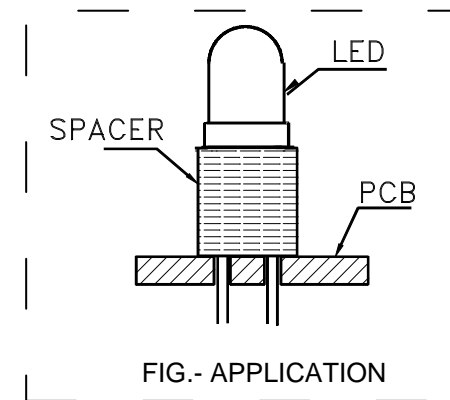

NOTES

1. MATERIAL: NYLON 66, COLOUR BLACK.UL94V2
2. SUITABLE FOR BOTH 3MM AND 5MM LED
3. POSITION OF LED LEADS ARE SECURED

物料编号	高度 L	物料编号	高度 L
ELM401	1.5	ELM501	1.5
ELM402	2.0	ELM502	2.0
ELM403	2.5	ELM503	2.5
ELM404	3.0	ELM504	3.0
ELM405	3.5	ELM505	3.5
ELM406	4.0	ELM506	4.0
ELM407	4.5	ELM507	4.5
ELM408	5.0	ELM508	5.0
ELM409	5.5	ELM509	5.5
ELM410	6.0	ELM510	6.0
ELM411	6.6	ELM511	6.6
ELM412	7.0	ELM512	7.0
ELM413	7.5	ELM513	7.5
ELM414	8.0	ELM514	8.0
ELM415	8.5	ELM515	8.5
ELM416	9.0	ELM516	9.0
ELM417	9.5	ELM517	9.5
ELM418	10.0	ELM518	10.0
ELM419	10.5	ELM519	10.5
ELM420	11.0	ELM520	11.0
ELM421	11.5	ELM521	11.5
ELM422	12.0	ELM522	12.0
ELM423	12.5	ELM523	12.5
ELM424	13.0	ELM524	13.0
ELM425	13.5	ELM525	13.5
ELM426	14.0	ELM526	14.0
ELM427	14.5	ELM527	14.5
ELM428	15.0	ELM528	15.0
ELM429	15.5	ELM529	15.5
ELM430	16.0	ELM530	16.0
ELM431	16.5	ELM531	16.5
ELM432	17.0	ELM532	17.0
ELM433	17.5	ELM533	17.5
ELM434	18.0	ELM534	18.0
ELM435	19.0	ELM535	19.0
ELM436	20.0	ELM536	20.0
ELM437	21.0	ELM537	20.5
ELM438	22.0	ELM538	21.0
ELM439	24.0	ELM539	22.0
		ELM540	22.5
		ELM541	23.0
		ELM542	24.5

UNLESS OTHERWISE STATED	
ALL DIMENSIONS IN mm	DO NOT SCALE
LINEAR TOLERANCE SIZE (0) (0.0) (0.00) 0-10mm ±0.5 ±0.15 ±0.10 10-30mm ±0.5 ±0.20 ±0.15 30-50mm ±0.5 ±0.30 ±0.20 50-100mm ±0.8 ±0.50 ±0.25 100-200mm ±1.5 ±0.80 ±0.40 200-300mm ±2.0 ±1.20 ±0.80 300-500mm ±3.0 ±2.00 ±1.00 +500mm ±5.0 ±3.00 ±1.50	THIRD ANGLE PROJECTION ANGULAR TOLERANCE ±0.5 DEGREES UNSPECIFIED RADII 0.25mm DRAFT ANGLE 0.5 DEGREES DIMENSIONS IN BRACKETS ARE IN INCHES FOR REFERENCE ONLY
ORG.SCALE	NTS
CREATE DATE: 19 May 2016	
MATERIAL	NYLON 66
ITEM No.	LEMXXX
TITLE	3MM AND 5MM LED SPACER
DWG.No.	179164233
ISSUE No.	1