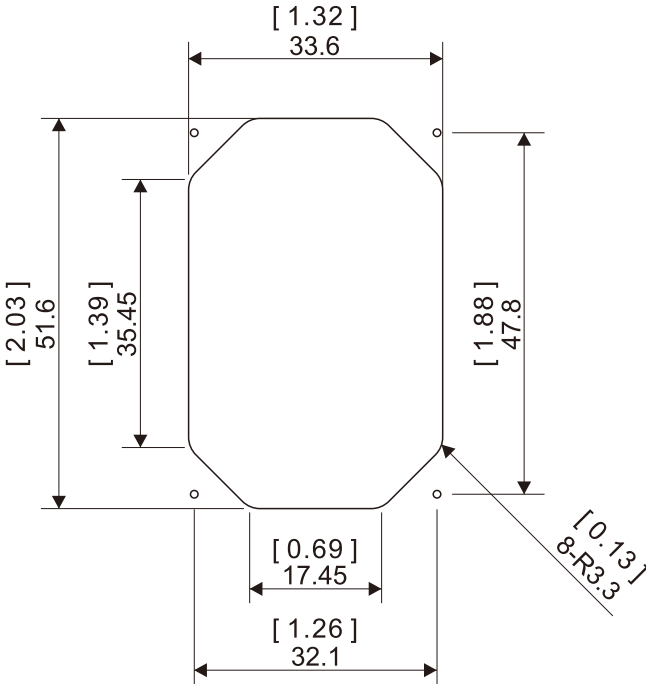

GU-3 PREAMP CUT-OUT TEMPLATE

G-TONE

Musical, More Scientific, and More for YOU!

Acoustic Guitar Preamp

GU-3 PREAMP
CUT-OUT TEMPLATE

OUT PUT JACK
CUT-OUT TEMPLATE